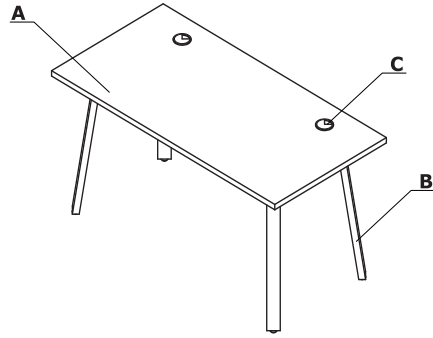

Colour combination - Ogi A

Material	Colour	Desks															
		A - Top	B - Base	C - Grommet	Mediabox M15, M14, M14H												
MFC	26 - aluminum satinato	✓															
	31 - canadian oak	✓															
	39 - polar birch	✓															
	64 - cocoa	✓															
	67 - white pastel	✓															
	106 - lowland walnut	✓															
	154 - anthracite	✓															
	08 - black	✓															
	167 - grey oak	✓															
	168 - natural oak	✓															
	169 - honey oak	✓															
	170 - acacia	✓															
	171 - dark walnut	✓															
	174 - beige matte	✓															
	02 - grey	✓															

Material	Colour	Desks															
		A - Top	B - Base	C - Grommet	Mediabox M15, M14, M14H												
Polypropylene	02 - grey			✓	✓												
	08 - black			✓	✓												
	24 - beige			✓	✓												
	67 - white pastel			✓	✓												
	154 - anthracite				✓												
Metal	M009 - aluminium semi-matt RAL 9006		✓														
	M015 - white semi-matt RAL 9010		✓														
	M154 - anthracite semi-matt RAL 7043		✓														
	M115 - black semi-matt RAL 9005		✓														
	M026 - olive semi-matte RAL 6013		✓*														
	M027 - blue semi-matte RAL5003		✓*														
	M028 - brick red semi-matte RAL 0404040		✓*														
	M029 - yellow semi-matte RAL 0807060		✓*														
	M030 - beige semi-matte RAL 0608005		✓*														