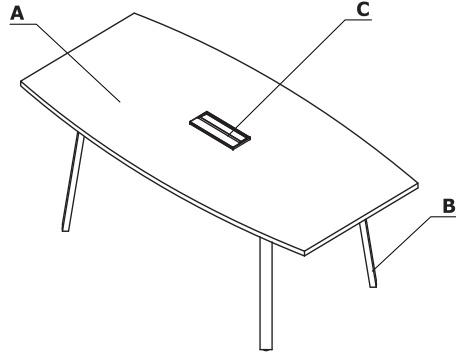

Colour combination - Ogi A

Material	Colour	Meeting tables															
		A - Top	B - Frame	C - Mediabox M15, M14, M14H													
MFC	26 - aluminum satinato	✓															
	31 - canadian oak	✓															
	39 - polar birch	✓															
	64 - cocoa	✓															
	67 - white pastel	✓															
	106 - lowland walnut	✓															
	154 - anthracite	✓															
	08 - black	✓															
	167 - grey oak	✓															
	168 - natural oak	✓															
	169 - honey oak	✓															
	170 - acacia	✓															
	171 - dark walnut	✓															
	174 - beige matte	✓															
	02 - grey	✓															
Metal	M009 - aluminium semi-matt RAL 9006		✓														
	M015 - white semi-matt RAL 9010		✓														
	M115 - black semi-matt RAL 9005		✓														
	M154 - anthracite semi-matt RAL 7043		✓